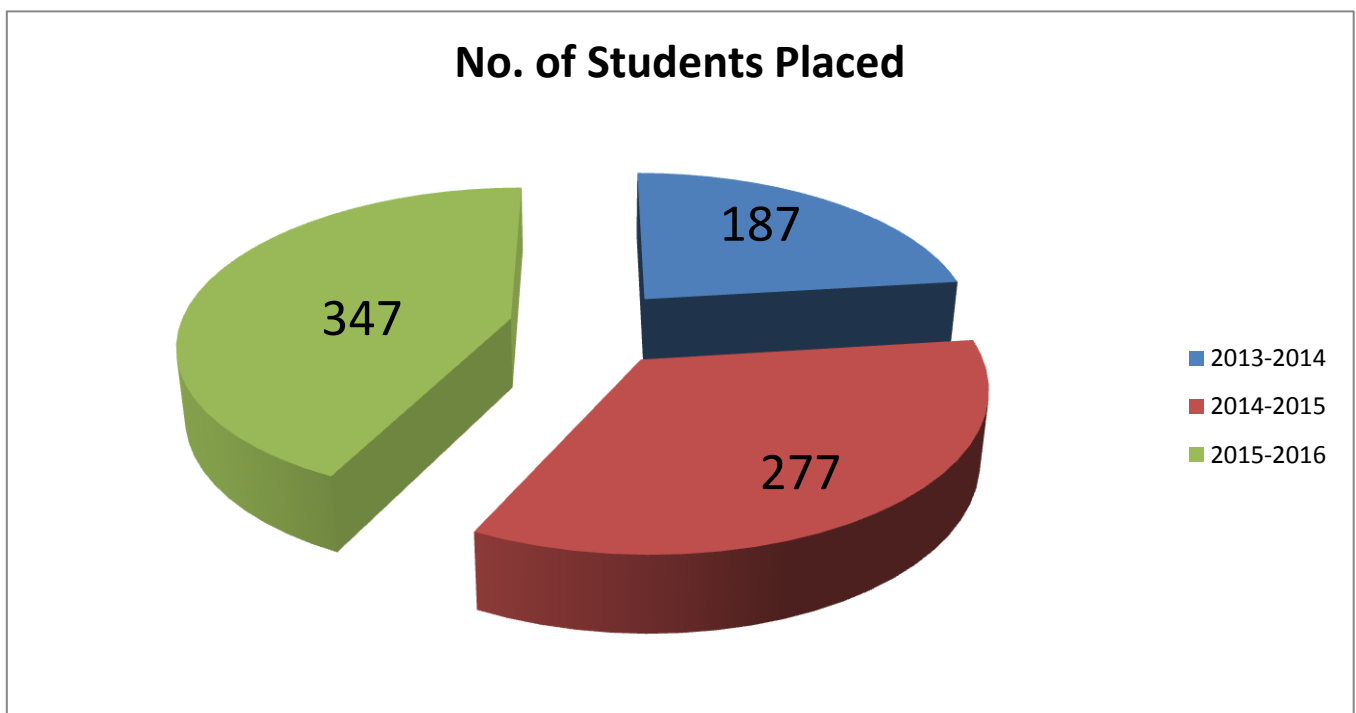

**Prof. Ram Meghe Institute of Technology & Research, Badnera - Amravati**  
**Number of students placed in last Three Years**

Sr. No	Year	No. of Students Placed	Min Salary LPA	Max Salary LPA	Avg Salary LPA
1	2013-2014	187	1.8	4.5	2.77
2	2014-2015	277	1.4	4.5	2.83
3	2015-2016	347	1.5	4.5	2.5